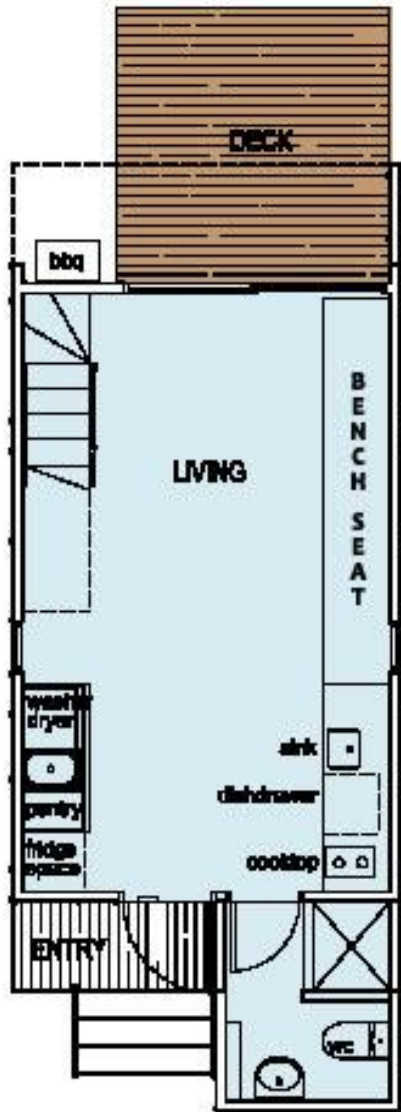

BEACH SHACK

GROUND FLOOR PLAN

UPPER FLOOR PLAN

Internal living areas
outside deck

CONFIGURATION
1 Queen

ALLURE STRADBROKE RESORT