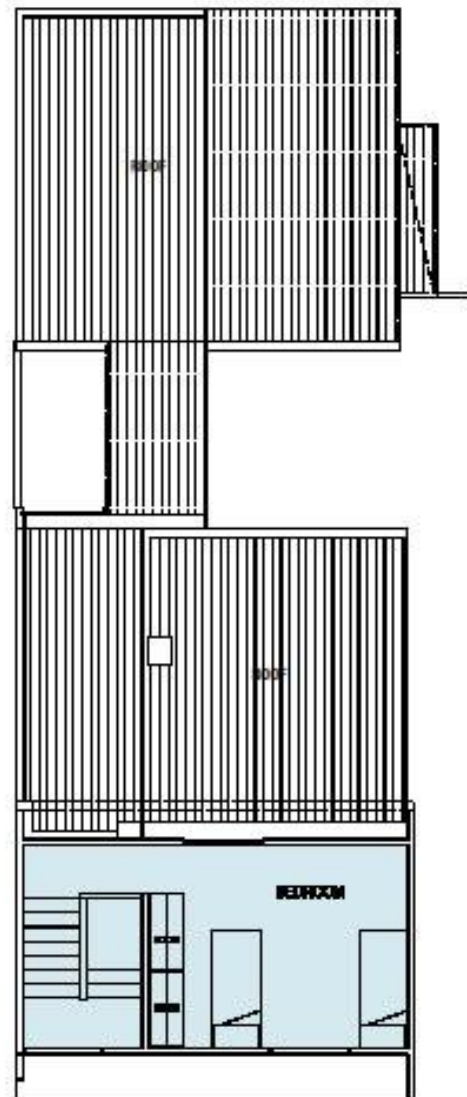

DELUXE TWO BEDROOM + BUNK

GROUND FLOOR PLAN

UPPER FLOOR PLAN

- Internal living areas
- outside deck
- carport

CONFIGURATION

- 1 Queen
- 2 Bunks

Bunk = 2 Singles

ALLURE STRADBROKE RESORT