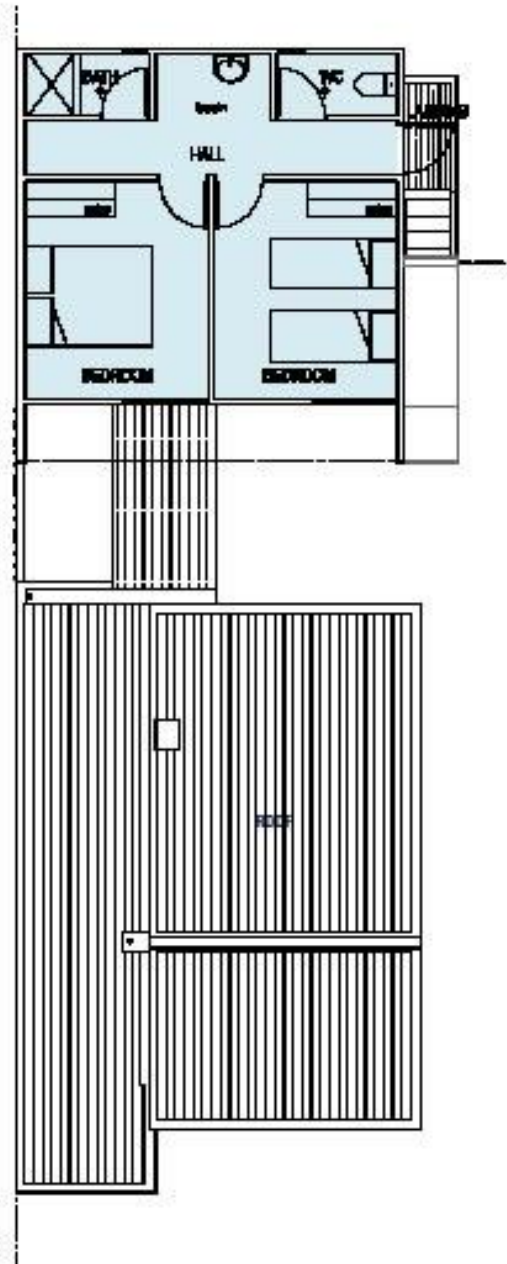

DELUXE THREE BEDROOM + BUNK

GROUND FLOOR PLAN

UPPER FLOOR PLAN

- Internal living areas
- outside deck
- carport

CONFIGURATION

- 2 Queens
- 2 Singles
- 1 Bunk

Bunk = 2 Singles

ALLURE STRADBROKE RESORT