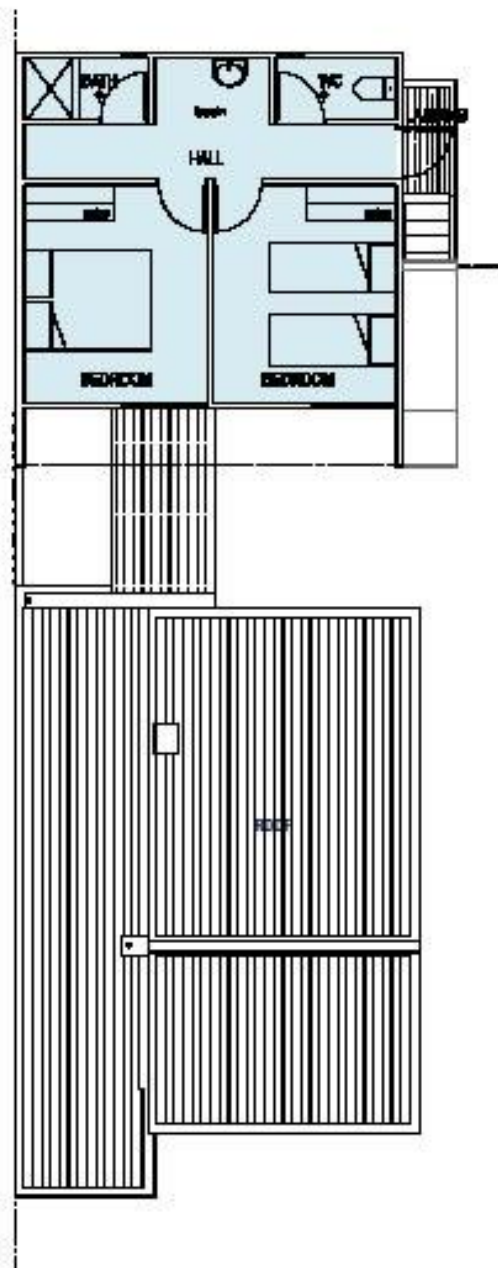

# DELUXE THREE BEDROOM + BUNK

GROUND FLOOR PLAN

UPPER FLOOR PLAN

- Internal living areas
- outside deck
- carport

## CONFIGURATION

- 2 Queens
- 2 Singles
- 1 Bunk

Bunk = 2 Singles

ALLURE STRADBROKE RESORT