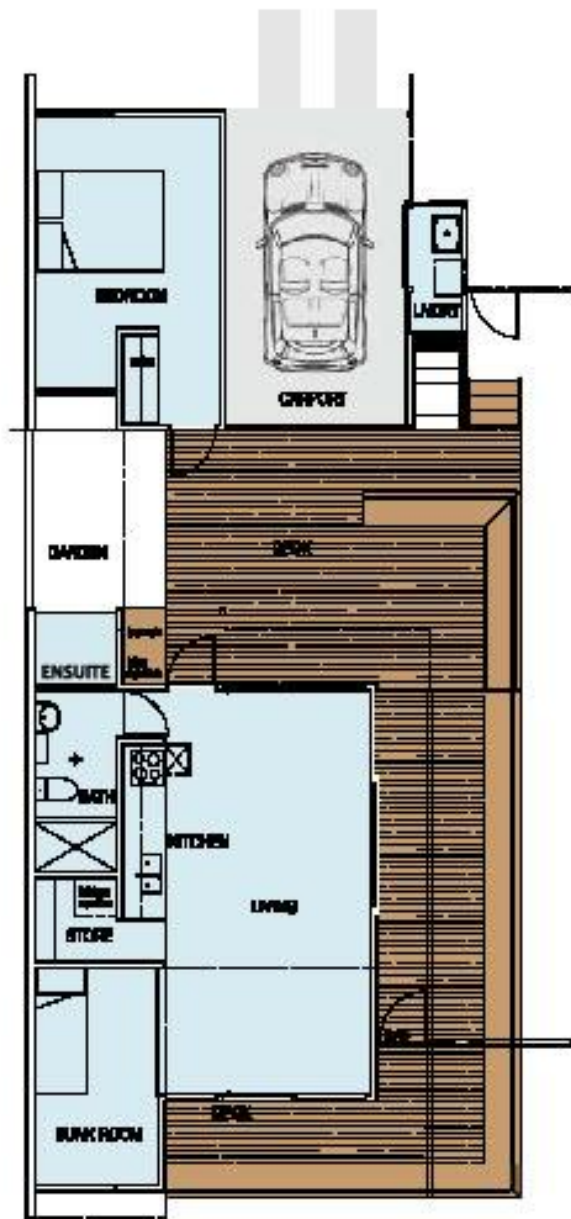

# DELUXE THREE BEDROOM + BUNK

GROUND FLOOR PLAN

UPPER FLOOR PLAN

- Internal living areas
- outside deck
- carport

## CONFIGURATION

- 2 Queens
- 2 Singles
- 1 Bunk

Bunk = 2 Singles

ALLURE STRADBROKE RESORT