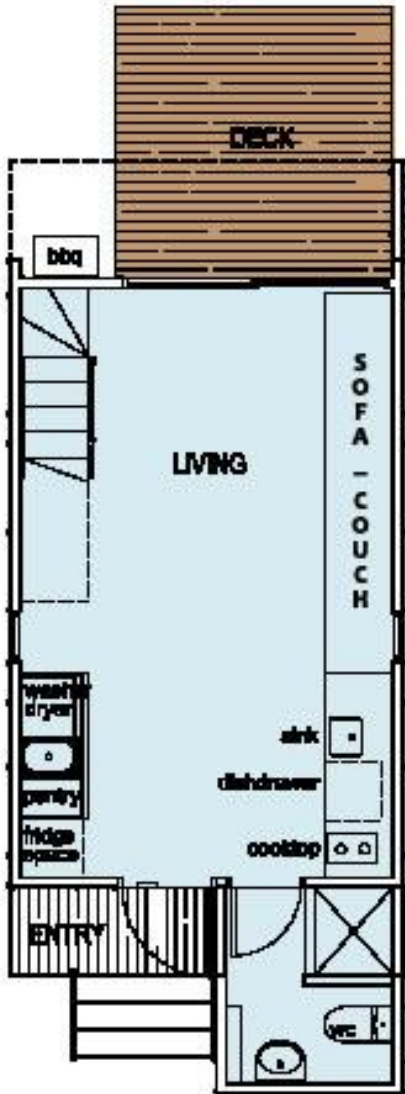

DELUXE BEACH SHACK

GROUND FLOOR PLAN

UPPER FLOOR PLAN

Internal living areas
outside deck

CONFIGURATION
I Queen

ALLURE STRADBROKE RESORT