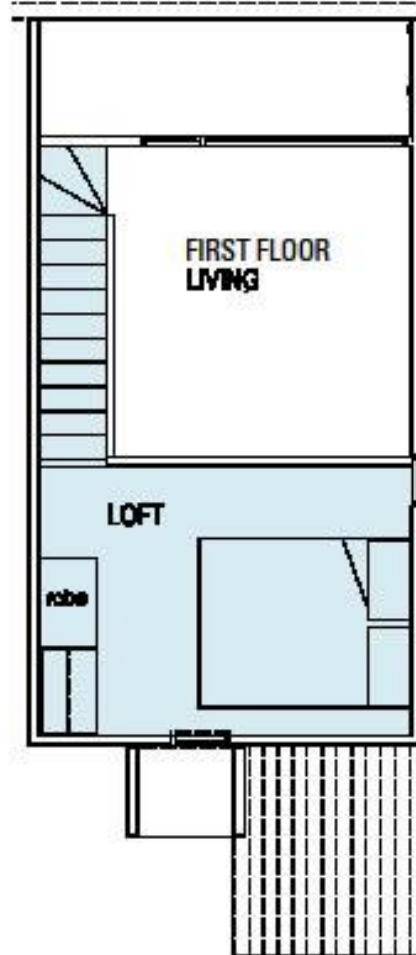

DELUXE BEACH SHACK

GROUND FLOOR PLAN

UPPER FLOOR PLAN

Internal living areas
outside deck

CONFIGURATION
I Queen

ALLURE STRADBROKE RESORT